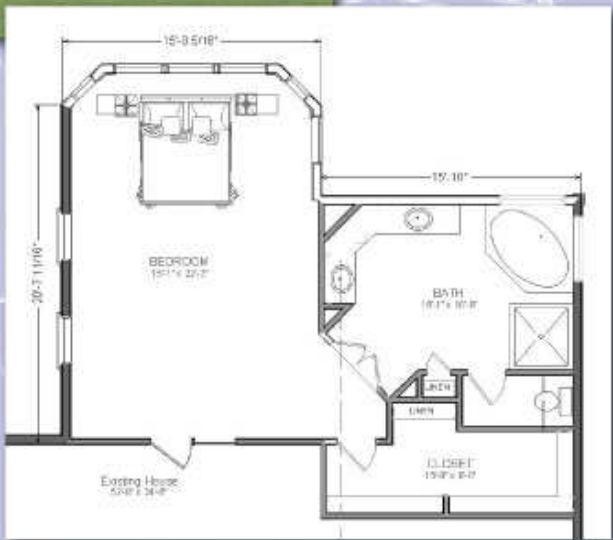

From Dreams to Reality Call 1-877-Simply-1 BOOKMARK

☆ Award Winner Professional Quality Search by typing here...

SIMPLY ADDITIONS

"Simply Adding Value to Homes and Properties"

[Awards](#) | [Home Additions](#) | [Remodeling](#) | [Modular Homes](#)
[Testimonials](#) | [Remodeling Estimator](#) | [DIY Store](#) | [Stories](#)

[Photos and Videos](#) | [Forum](#) | [Our Process](#) | [Our Warranty](#) | [About Us](#) | [DIY Articles](#) | [Home Designer](#) | [Contact Us](#)

Master Bedroom Addition Idea with Prices

6 Weeks

Master Bedroom Addition 585 sq./ft.

More Spaces for your Places

DREAM HOME

1. *Menu*
2. Get an Amazing Deal Click ME
   - Download Brochure
   - View Interior Photo
   - Zoom Into Layout
   - DIY Store

Description: Master Bedroom Addition

This is the perfect Master Bedroom. Waking up in this bedroom is like waking up at a five star hotel.

The bedroom is spacious and includes plenty of natural light. The 585 square feet of space leaves you with many furniture options.

All permit fees and architectural plans are included in this package.

(See our Prices below for this package.)

Construction: Existing garage roof will be removed and a master suite will be built above the garage.