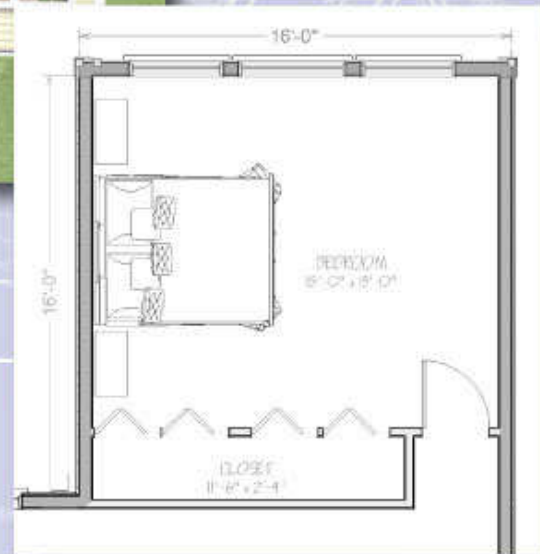

[Free Consultation](#)

Bedroom Addition 256 sq/ft Home Extension, Prices and Plans

Months

Bedroom Addition: Prices and Plans

We can design your addition!

DREAM HOME

Click Below For:

[View Interior Photo](#)

[Zoom into Layout](#)

[DIY Online Store](#)

After

Description

Add a large bedroom to your home with this home extension package. This bedroom addition includes his & her closets, large windows and beautiful hardwood flooring. [\(Click here to see a real project.\)](#)

Construction

A 16' x 16' bedroom addition "home extension" will be built onto an exterior wall of your choice with a crawl space foundation. Roofing and Siding will be matched to your existing house. *(See our Prices below)*

Item	Specifications
Size	16' x 16'
Flooring	solid oak hardwood
Closet	12' x 2 1/2' His & Her
Trim	painted
Doors	(1) 6-panel interior door, (4) bi-fold doors
Windows	3
Lights	(6) recessed light fixtures
Ceilings	cathedral
TV/cable outlet	yes
Phone outlet	yes
Outlets	yes
Room Paint	yes