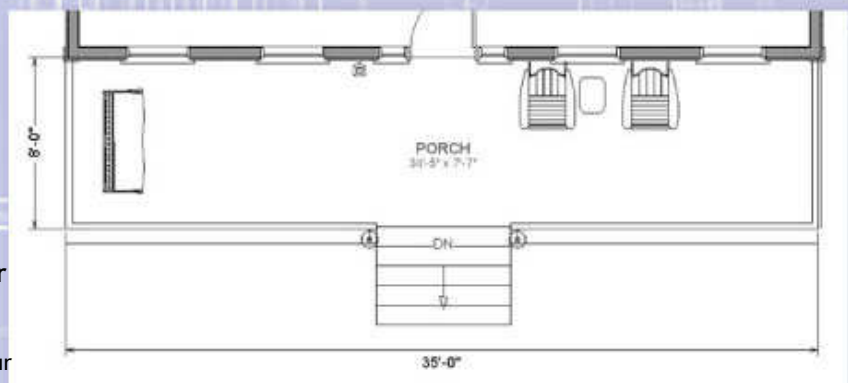

[Free Consultation](#)

Porch Additions, Plans, Prices, Front, Rear, Country Porch

Weeks

Porch Addition: 280 sq.ft

We can design your addition!

DREAM HOME

Click Below For:

[View Interior Photo](#)

Construction 35' x 8' Porch Addition (Front or Rear)

A porch will be constructed on the front or rear of your home. Schedule an appointment to customize this package for your home. Call us today. (See our Prices below.)